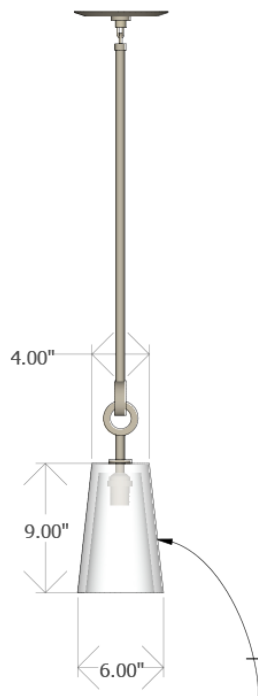

WILLIAMS SONOMA HOME

CHAIN LINK PENDANT

Height: 45" - 58"

Width: 6" - 20" diam

Canopy: 6.5" diam., 0.75" high

Hanging Length: 15" to 58"

Hardware finish: Antique Brass,
Polished Nickel, Black

Shade Finish: Wrapped Cotton
Shade, Glass, Powder Coated Metal

Sockets: 1

Wattage: Standard E26, 60W max

Weight: 5 lbs. 8 oz. - 7 lbs. 2 oz.

SMALL CONE SHADE

MEDIUM CONE SHADE