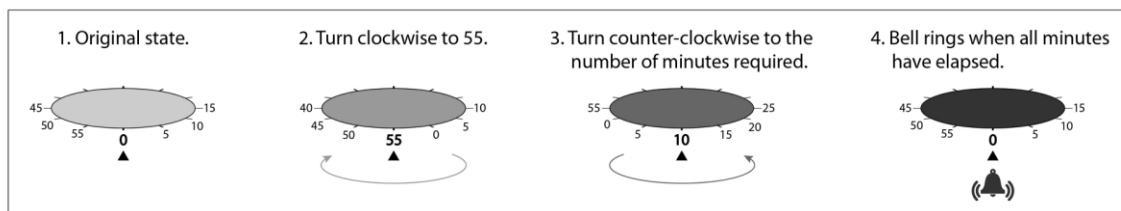

WILLIAMS SONOMA

CALIFORNIA

Instruction Manual for SKU# 5338025 & 5338194 Mechanical Kitchen Timers

SETTING THE ALARM

WARNING

Do not directly turn counterclockwise

- There are 3 seconds alarm sound when time is up.