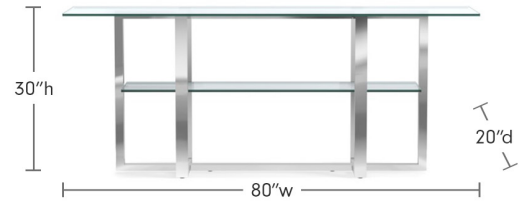

DINING TABLE, MEDIUM

- Width: 60"
- Depth: 36"
- Height: 30"
- Top: 72" x 44" x 1/2"
- Base: 48.3" x 30" x 29 1/2"
- Clearance: 29.5"
- Leg Distance: Front 34" Side 30"
- Overhang: Ends 5.85" Sides 3"
- Weight: 200 lb

DINING TABLE, LARGE

- Width: 72"
- Depth: 44"
- Height: 30"
- Top: 72" x 44" x 1/2"
- Base: 48.3" x 30" x 29 1/2"
- Clearance: 29.5"
- Leg Distance: Front 42" Side 30"
- Overhang: Ends 11.85" Sides 7"
- Weight: 220 lb

WILLIAMS SONOMA HOME

MERCER COLLECTION

DINING TABLE, EXTRA LARGE

- Width: 80"
- Depth: 44"
- Height: 30"
- Top: 80" x 44" x 1/2"
- Base: 448.3" x 30" x 29 1/2"
- Clearance: 29.5"
- Leg Distance: Front 42" Side 30"
- Overhang: Ends 15" Sides 7"
- Weight: 260 lb