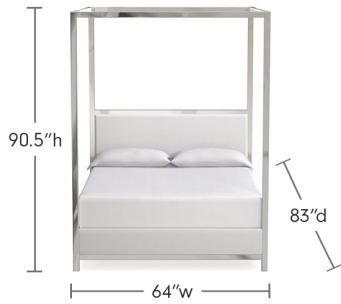

WILLIAMS SONOMA HOME

MERCER COLLECTION

QUEEN

- Headboard: 60.75" x 90.5" x 2"
- Platform: 83" x 64" x 90.5"
- Platform Clearance: 4"
- Leg Height: 4"
- Number of Support Slats: 5

KING

- Headboard: 77.5" x 90.5" x 2"
- Platform: 83" x 80.5" x 90.5"
- Platform Clearance: 4"
- Leg Height: 4"
- Number of Support Slats: 5

TALL BED. QUEEN

- Headboard: 60.75" x 90.5" x 2"
- Platform: 83" x 64" x 90.5"
- Platform Clearance: 4"
- Leg Height: 4"
- Number of Support Slats: 5

TALL BED, KING

- Headboard: 77.5" x 90.5" x 2"
- Platform: 83" x 80.5" x 90.5"
- Platform Clearance: 4"
- Leg Height: 4"
- Number of Support Slats: 5

DINING COUNTER STOOL

- Width: 18.5"
- Depth: 26"
- Height: 35.75"
- Seat Height: 24"
- Seat Depth: 18.5"
- Seat Width: 18.5"
- Seat Back Height: 13"
- Legs: 2"W x 18.6"H
- Leg Distance: Front 23.8" Side 13.8"
- Weight Capacity: 300 lb
- Weight: 37.91 lb

DINING BAR STOOL

- Width: 18.5"
- Depth: 26"
- Height: 41.75"
- Seat Height: 30"
- Seat Depth: 18.5"
- Seat Width: 18.5"
- Seat Back Height: 13"
- Legs: 2"W x 24.6"H
- Leg Distance: Front 23.75" Side 13.75"
- Weight Capacity: 300 lb
- Weight: 35.71 lb