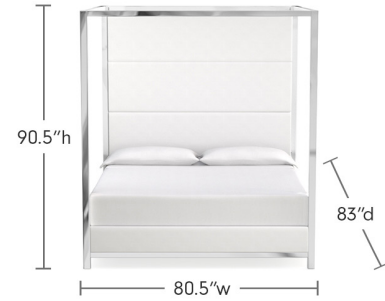

WILLIAMS SONOMA HOME

MERCER COLLECTION

QUEEN

- Headboard: 60.75" x 90.5" x 2"
- Platform: 83" x 64" x 90.5"
- Platform Clearance: 4"
- Leg Height: 4"
- Number of Support Slats: 5

KING

- Headboard: 77.5" x 90.5" x 2"
- Platform: 83" x 80.5" x 90.5"
- Platform Clearance: 4"
- Leg Height: 4"
- Number of Support Slats: 5

TALL BED. QUEEN

- Headboard: 60.75" x 90.5" x 2"
- Platform: 83" x 64" x 90.5"
- Platform Clearance: 4"
- Leg Height: 4"
- Number of Support Slats: 5

TALL BED, KING

- Headboard: 77.5" x 90.5" x 2"
- Platform: 83" x 80.5" x 90.5"
- Platform Clearance: 4"
- Leg Height: 4"
- Number of Support Slats: 5

DINING TABLE, MEDIUM

- Width: 60"
- Depth: 36"
- Height: 30"
- Top: 72" x 44" x 1/2"
- Base: 48.3" x 30" x 29 1/2"
- Clearance: 29.5"
- Leg Distance: Front 34" Side 30"
- Overhang: Ends 5.85" Sides 3"
- Weight: 200 lb

DINING BAR STOOL

- Width: 18.5"
- Depth: 26"
- Height: 41.75"
- Seat Height: 30"
- Seat Depth: 18.5"
- Seat Width: 18.5"
- Seat Back Height: 13"
- Legs: 2"W x 24.6"H
- Leg Distance: Front 23.75" Side 13.75"
- Weight Capacity: 300 lb
- Weight: 35.71 lb