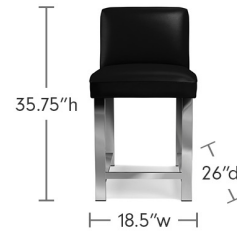

SIDE TABLE

- Width: 19"
- Depth: 19"
- Height: 25"
- Top: .5" thick
- Overhang: 23.5"
- Clearance: 24.5"
- Leg Distance: Front 15" Side 15"
- Weight Capacity: 110 lb
- Weight: 22 lb. 12 oz

COFFEE TABLE

- Width: 41.5"
- Depth: 41.5"
- Height: 17.25"
- Top: 41.5" diam., .75 thick
- Base: 42" x 42" x 16.5"H
- Leg Distance: 38"
- Weight Capacity: 200 lb
- Weight: 150 lb

DINING ARM CHAIR

- Width: 20.25"
- Depth: 19"
- Height: 36"
- Seat Height: 20"
- Seat Depth: 19"
- Seat Width: 20.25"
- Seat Back Height: 17"
- Legs: 2"W x 14.4"H
- Leg Distance: Front 22.8" Side 20"
- Weight Capacity: 300 lb
- Weight: 37.47 lb

WILLIAMS SONOMA HOME

MERCER COLLECTION

DINING SIDE CHAIR

- Width: 20"
- Depth: 26"
- Height: 36"
- Seat Height: 20"
- Seat Depth: 19"
- Seat Width: 20.25"
- Seat Back Height: 17"
- Legs: 2"W x 14.4"H
- Leg Distance: Front 22.8" Side 16"
- Weight Capacity: 300 lb
- Weight: 31.52 lb

DINING COUNTER STOOL

- Width: 18.5"
- Depth: 26"
- Height: 35.75"
- Seat Height: 24"
- Seat Depth: 18.5"
- Seat Width: 18.5"
- Seat Back Height: 13"
- Legs: 2"W x 18.6"H
- Leg Distance: Front 23.8" Side 13.8"
- Weight Capacity: 300 lb
- Weight: 37.91 lb