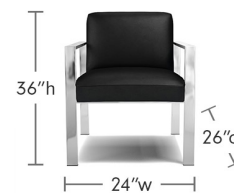

WILLIAMS SONOMA HOME

MERCER COLLECTION

DINING TABLE, EXTRA LARGE

- Width: 80"
- Depth: 44"
- Height: 30"
- Top: 80" x 44" x 1/2"
- Base: 448.3" x 30" x 29 1/2"
- Clearance: 29.5"
- Leg Distance: Front 42" Side 30"
- Overhang: Ends 15" Sides 7"
- Weight: 260 lb

CONSOLE TABLE

- Width: 80"
- Depth: 20"
- Height: 30"
- Clearance: 29.5"
- Weight: 220 lb
- Leg Distance: Front 17" Side 62"
- Weight Capacity: 200 lb

ROUND DINING TABLE

- Width: 53"
- Depth: 53"
- Height: 30"
- Top: 52" diam. .75" thick
- Base: 34" diam., 30"
- Clearance: 29.5"
- Leg Distance: Front 17" Side 17"
- Overhang: 4.75"
- Weight: 180 lb

SIDE TABLE

- Width: 19"
- Depth: 19"
- Height: 25"
- Top: .5" thick
- Overhang: 23.5"
- Clearance: 24.5"
- Leg Distance: Front 15" Side 15"
- Weight Capacity: 110 lb
- Weight: 22 lb. 12 oz

COFFEE TABLE

- Width: 41.5"
- Depth: 41.5"
- Height: 17.25"
- Top: 41.5" diam., .75 thick
- Base: 42" x 42" x 16.5"H
- Leg Distance: 38"
- Weight Capacity: 200 lb
- Weight: 150 lb

DINING ARM CHAIR

- Width: 20.25"
- Depth: 19"
- Height: 36"
- Seat Height: 20"
- Seat Depth: 19"
- Seat Width: 20.25"
- Seat Back Height: 17"
- Legs: 2"W x 14.4"H
- Leg Distance: Front 22.8" Side 20"
- Weight Capacity: 300 lb
- Weight: 37.47 lb