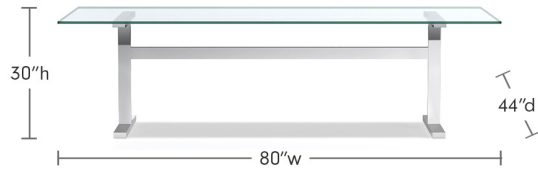

TALL BED. QUEEN

- Headboard: 60.75" x 90.5" x 2"
- Platform: 83" x 64" x 90.5"
- Platform Clearance: 4"
- Leg Height: 4"
- Number of Support Slats: 5

TALL BED, KING

- Headboard: 77.5" x 90.5" x 2"
- Platform: 83" x 80.5" x 90.5"
- Platform Clearance: 4"
- Leg Height: 4"
- Number of Support Slats: 5

DINING TABLE, MEDIUM

- Width: 60"
- Depth: 36"
- Height: 30"
- Top: 72" x 44" x 1/2"
- Base: 48.3" x 30" x 29 1/2"
- Clearance: 29.5"
- Leg Distance: Front 34" Side 30"
- Overhang: Ends 5.85" Sides 3"
- Weight: 200 lb

DINING TABLE, LARGE

- Width: 72"
- Depth: 44"
- Height: 30"
- Top: 72" x 44" x 1/2"
- Base: 48.3" x 30" x 29 1/2"
- Clearance: 29.5"
- Leg Distance: Front 42" Side 30"
- Overhang: Ends 11.85" Sides 7"
- Weight: 220 lb

WILLIAMS SONOMA HOME

MERCER COLLECTION

DINING TABLE, EXTRA LARGE

- Width: 80"
- Depth: 44"
- Height: 30"
- Top: 80" x 44" x 1/2"
- Base: 448.3" x 30" x 29 1/2"
- Clearance: 29.5"
- Leg Distance: Front 42" Side 30"
- Overhang: Ends 15" Sides 7"
- Weight: 260 lb