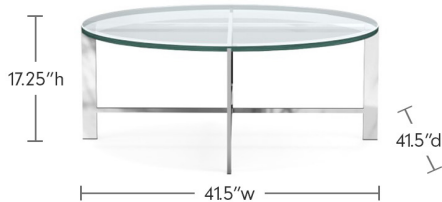

DINING TABLE, MEDIUM

- Width: 60"
- Depth: 36"
- Height: 30"
- Top: 72" x 44" x 1/2"
- Base: 48.3" x 30" x 29 1/2"
- Clearance: 29.5"
- Leg Distance: Front 34" Side 30"
- Overhang: Ends 5.85" Sides 3"
- Weight: 200 lb

WILLIAMS SONOMA HOME

MERCER COLLECTION

DINING TABLE, EXTRA LARGE

- Width: 80"
- Depth: 44"
- Height: 30"
- Top: 80" x 44" x 1/2"
- Base: 448.3" x 30" x 29 1/2"
- Clearance: 29.5"
- Leg Distance: Front 42" Side 30"
- Overhang: Ends 15" Sides 7"
- Weight: 260 lb

CONSOLE TABLE

- Width: 80"
- Depth: 20"
- Height: 30"
- Clearance: 29.5"
- Weight: 220 lb
- Leg Distance: Front 17" Side 62"
- Weight Capacity: 200 lb

ROUND DINING TABLE

- Width: 53"
- Depth: 53"
- Height: 30"
- Top: 52" diam. .75" thick
- Base: 34" diam., 30"
- Clearance: 29.5"
- Leg Distance: Front 17" Side 17"
- Overhang: 4.75"
- Weight: 180 lb

SIDE TABLE

- Width: 19"
- Depth: 19"
- Height: 25"
- Top: .5" thick
- Overhang: 23.5"
- Clearance: 24.5"
- Leg Distance: Front 15" Side 15"
- Weight Capacity: 110 lb
- Weight: 22 lb. 12 oz

COFFEE TABLE

- Width: 41.5"
- Depth: 41.5"
- Height: 17.25"
- Top: 41.5" diam., .75 thick
- Base: 42" x 42" x 16.5"H
- Leg Distance: 38"
- Weight Capacity: 200 lb
- Weight: 150 lb