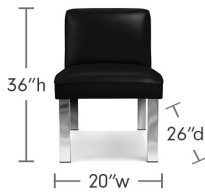

WILLIAMS SONOMA HOME

MERCER COLLECTION

DINING SIDE CHAIR

- Width: 20"
- Depth: 26"
- Height: 36"
- Seat Height: 20"
- Seat Depth: 19"
- Seat Width: 20.25"
- Seat Back Height: 17"
- Legs: 2"W x 14.4"H
- Leg Distance: Front 22.8" Side 16"
- Weight Capacity: 300 lb
- Weight: 31.52 lb