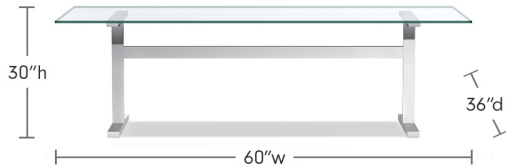

WILLIAMS SONOMA HOME

MERCER COLLECTION

QUEEN

- Headboard: 60.75" x 90.5" x 2"
- Platform: 83" x 64" x 90.5"
- Platform Clearance: 4"
- Leg Height: 4"
- Number of Support Slats: 5

KING

- Headboard: 77.5" x 90.5" x 2"
- Platform: 83" x 80.5" x 90.5"
- Platform Clearance: 4"
- Leg Height: 4"
- Number of Support Slats: 5

TALL BED. QUEEN

- Headboard: 60.75" x 90.5" x 2"
- Platform: 83" x 64" x 90.5"
- Platform Clearance: 4"
- Leg Height: 4"
- Number of Support Slats: 5

TALL BED, KING

- Headboard: 77.5" x 90.5" x 2"
- Platform: 83" x 80.5" x 90.5"
- Platform Clearance: 4"
- Leg Height: 4"
- Number of Support Slats: 5

DINING TABLE, MEDIUM

- Width: 60"
- Depth: 36"
- Height: 30"
- Top: 72" x 44" x 1/2"
- Base: 48.3" x 30" x 29 1/2"
- Clearance: 29.5"
- Leg Distance: Front 34" Side 30"
- Overhang: Ends 5.85" Sides 3"
- Weight: 200 lb

DINING BAR STOOL

- Width: 18.5"
- Depth: 26"
- Height: 41.75"
- Seat Height: 30"
- Seat Depth: 18.5"
- Seat Width: 18.5"
- Seat Back Height: 13"
- Legs: 2"W x 24.6"H
- Leg Distance: Front 23.75" Side 13.75"
- Weight Capacity: 300 lb
- Weight: 35.71 lb