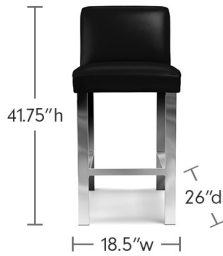

DINING ARM CHAIR

- Width: 20.25"
- Depth: 19"
- Height: 36"
- Seat Height: 20"
- Seat Depth: 19"
- Seat Width: 20.25"
- Seat Back Height: 17"
- Legs: 2"W x 14.4"H
- Leg Distance: Front 22.8" Side 20"
- Weight Capacity: 300 lb
- Weight: 37.47 lb

WILLIAMS SONOMA HOME

MERCER COLLECTION

DINING SIDE CHAIR

- Width: 20"
- Depth: 26"
- Height: 36"
- Seat Height: 20"
- Seat Depth: 19"
- Seat Width: 20.25"
- Seat Back Height: 17"
- Legs: 2"W x 14.4"H
- Leg Distance: Front 22.8" Side 16"
- Weight Capacity: 300 lb
- Weight: 31.52 lb

DINING COUNTER STOOL

- Width: 18.5"
- Depth: 26"
- Height: 35.75"
- Seat Height: 24"
- Seat Depth: 18.5"
- Seat Width: 18.5"
- Seat Back Height: 13"
- Legs: 2"W x 18.6"H
- Leg Distance: Front 23.8" Side 13.8"
- Weight Capacity: 300 lb
- Weight: 37.91 lb

DINING BAR STOOL

- Width: 18.5"
- Depth: 26"
- Height: 41.75"
- Seat Height: 30"
- Seat Depth: 18.5"
- Seat Width: 18.5"
- Seat Back Height: 13"
- Legs: 2"W x 24.6"H
- Leg Distance: Front 23.75" Side 13.75"
- Weight Capacity: 300 lb
- Weight: 35.71 lb