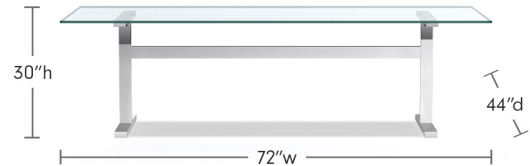

WILLIAMS SONOMA HOME

MERCER COLLECTION

QUEEN

- Headboard: 60.75" x 90.5" x 2"
- Platform: 83" x 64" x 90.5"
- Platform Clearance: 4"
- Leg Height: 4"
- Number of Support Slats: 5

KING

- Headboard: 77.5" x 90.5" x 2"
- Platform: 83" x 80.5" x 90.5"
- Platform Clearance: 4"
- Leg Height: 4"
- Number of Support Slats: 5

TALL BED. QUEEN

- Headboard: 60.75" x 90.5" x 2"
- Platform: 83" x 64" x 90.5"
- Platform Clearance: 4"
- Leg Height: 4"
- Number of Support Slats: 5

TALL BED, KING

- Headboard: 77.5" x 90.5" x 2"
- Platform: 83" x 80.5" x 90.5"
- Platform Clearance: 4"
- Leg Height: 4"
- Number of Support Slats: 5

DINING TABLE, MEDIUM

- Width: 60"
- Depth: 36"
- Height: 30"
- Top: 72" x 44" x 1/2"
- Base: 48.3" x 30" x 29 1/2"
- Clearance: 29.5"
- Leg Distance: Front 34" Side 30"
- Overhang: Ends 5.85" Sides 3"
- Weight: 200 lb

DINING TABLE, LARGE

- Width: 72"
- Depth: 44"
- Height: 30"
- Top: 72" x 44" x 1/2"
- Base: 48.3" x 30" x 29 1/2"
- Clearance: 29.5"
- Leg Distance: Front 42" Side 30"
- Overhang: Ends 11.85" Sides 7"
- Weight: 220 lb