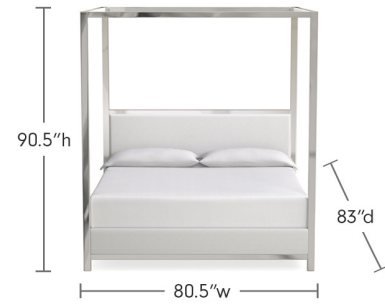

WILLIAMS SONOMA HOME

MERCER COLLECTION

QUEEN

- Headboard: 60.75" x 90.5" x 2"
- Platform: 83" x 64" x 90.5"
- Platform Clearance: 4"
- Leg Height: 4"
- Number of Support Slats: 5

KING

- Headboard: 77.5" x 90.5" x 2"
- Platform: 83" x 80.5" x 90.5"
- Platform Clearance: 4"
- Leg Height: 4"
- Number of Support Slats: 5

TALL BED. QUEEN

- Headboard: 60.75" x 90.5" x 2"
- Platform: 83" x 64" x 90.5"
- Platform Clearance: 4"
- Leg Height: 4"
- Number of Support Slats: 5

TALL BED, KING

- Headboard: 77.5" x 90.5" x 2"
- Platform: 83" x 80.5" x 90.5"
- Platform Clearance: 4"
- Leg Height: 4"
- Number of Support Slats: 5

DINING COUNTER STOOL

- Width: 18.5"
- Depth: 26"
- Height: 35.75"
- Seat Height: 24"
- Seat Depth: 18.5"
- Seat Width: 18.5"
- Seat Back Height: 13"
- Legs: 2"W x 18.6"H
- Leg Distance: Front 23.8" Side 13.8"
- Weight Capacity: 300 lb
- Weight: 37.91 lb

DINING BAR STOOL

- Width: 18.5"
- Depth: 26"
- Height: 41.75"
- Seat Height: 30"
- Seat Depth: 18.5"
- Seat Width: 18.5"
- Seat Back Height: 13"
- Legs: 2"W x 24.6"H
- Leg Distance: Front 23.75" Side 13.75"
- Weight Capacity: 300 lb
- Weight: 35.71 lb