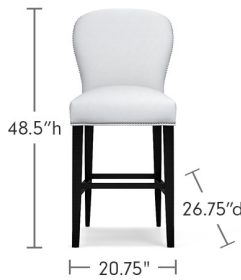

WILLIAMS SONOMA HOME

MAXWELL COLLECTION

DINING SIDE CHAIR

- Width: 20.75"
- Depth: 27.25"
- Height: 37.5"
- Seat Height: 20.25"
- Seat Depth: 19.5"
- Seat Width: 20"
- Seat Back Height: 17.25"
- Legs: 18.75"
- Leg Distance: Front 14.75" Side 12.25"
- Weight Capacity: 300 lb
- Weight: 23 lb

DINING COUNTER STOOL

- Width: 20.75"
- Depth: 27.25"
- Height: 40.5"
- Seat Height: 25.25"
- Seat Depth: 18.75"
- Seat Width: 20"
- Seat Back Height: 15.25"
- Legs: 18.75"
- Leg Distance: Front 14.75" Side 12.25"
- Weight Capacity: 300 lb
- Weight: 24.25 lb

DINING BAR STOOL

- Width: 20.75"
- Depth: 26.75"
- Height: 48.5"
- Seat Height: 33"
- Seat Depth: 19"
- Seat Width: 20"
- Seat Back Height: 15.5"
- Legs: 26.25"
- Leg Distance: 22.75"
- Weight Capacity: 300 lb
- Weight: 26.5 lb