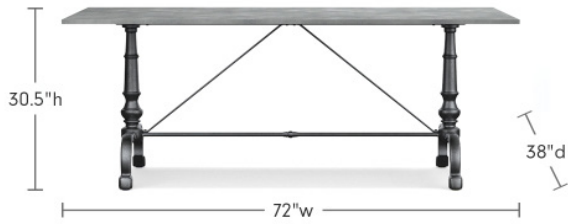

WILLIAMS SONOMA HOME

LA COUPOLE COLLECTION

IN/OUTDOOR RECTANGULAR DINING TABLE

- Top Material: Pietra Cardoza
- Base: 56.5" x 29" x 28.5"
- Width: 72"
- Leg Distance: Front 51" Side 22.5"
- Depth: 38"
- Overhang: Ends 5" Sides 7.75"
- Height: 30.5"
- Weight: 350 lb
- Top: 72" x 38" x 0.75"
- Clearance: 29"