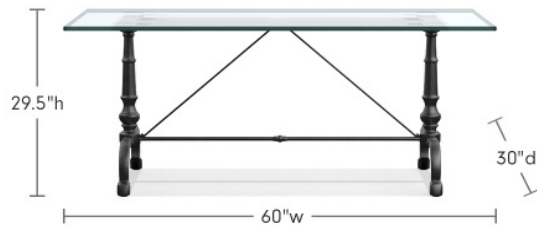

BAR BISTRO TABLE

- Top Material: Glass
- Width: 36"
- Depth: 36"
- Height: 40"
- Top: 0.75" Thick
- Clearance: 39.25"
- Leg Distance: Front 25" Side 25.5"
- Overhang: Ends 9" Sides 9"
- Weight Capacity: 280 lb
- Weight: 187 lb

WILLIAMS SONOMA HOME

LA COUPOLE COLLECTION

BAR BISTRO TABLE

- Top Material: Marble
- Width: 36"
- Depth: 36"
- Height: 40"
- Top: 0.75" Thick
- Clearance: 39.25"
- Leg Distance: Front 25" Side 25.5"
- Overhang: Ends 9" Sides 9"
- Weight Capacity: 300 lb
- Weight: 210 lb

CONSOLE TABLE

- Top Material: Glass
- Width: 54"
- Depth: 16"
- Height: 32.5"
- Clearance: 31.75"
- Weight Capacity: 300 lb
- Weight: 210 lb
- Leg Distance: Front 25" Side 25.5"

RECTANGULAR IRON BISTRO TABLE

- Top Material: Glass
- Width: 60"
- Depth: 30"
- Height: 29.5"
- Top: 60" x 30" x 0.75"
- Clearance: 28.5"
- Base: 44.5" x 29" x 28.5"
- Leg Distance: Front 39" Side 22.5"
- Overhang: Ends 5" Sides 7.75"
- Weight: 260 lb