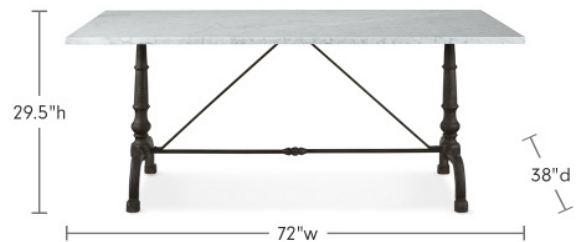

RECTANGULAR IRON BISTRO TABLE

- Top Material: Marble
- Width: 72"
- Depth: 38"
- Height: 29.5"
- Top: 72" x 38" x 1"
- Clearance: 28.5"
- Base: 56.5" x 29" x 28.5"
- Leg Distance: Front 51" Side 22.5"
- Overhang: Ends 5" Sides 7.75"
- Weight: 495 lb