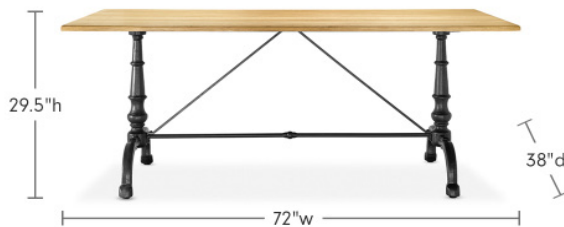

WILLIAMS SONOMA HOME

LA COUPOLE COLLECTION

BAR BISTRO TABLE

- Top Material: Marble
- Width: 36"
- Depth: 36"
- Height: 40"
- Top: 0.75" Thick
- Clearance: 39.25"
- Leg Distance: Front 25" Side 25.5"
- Overhang: Ends 9" Sides 9"
- Weight Capacity: 300 lb
- Weight: 210 lb

CONSOLE TABLE

- Top Material: Glass
- Width: 54"
- Depth: 16"
- Height: 32.5"
- Clearance: 31.75"
- Weight Capacity: 300 lb
- Weight: 210 lb
- Leg Distance: Front 25" Side 25.5"

RECTANGULAR IRON BISTRO TABLE

- Top Material: Glass
- Width: 60"
- Depth: 30"
- Height: 29.5"
- Top: 60" x 30" x 0.75"
- Clearance: 28.5"
- Base: 44.5" x 29" x 28.5"
- Leg Distance: Front 39" Side 22.5"
- Overhang: Ends 5" Sides 7.75"
- Weight: 260 lb

RECTANGULAR IRON BISTRO TABLE

- Top Material: Glass
- Width: 72"
- Depth: 38"
- Height: 29.5"
- Top: 72" x 38" x 0.75"
- Clearance: 28.75"
- Base: 56.5" x 29" x 28.75"
- Leg Distance: Front 51" Side 22.5"
- Overhang: Ends 5" Sides 7.75"
- Weight: 340 lb