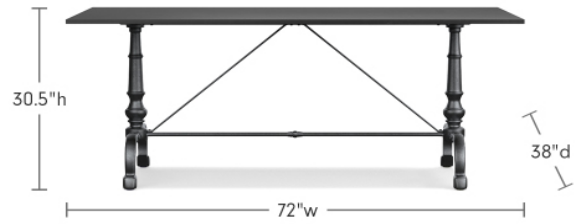

IN/OUTDOOR RECTANGULAR DINING TABLE

- Top Material: Black Granite
- Base: 56.5" x 29" x 28.5"
- Width: 72"
- Leg Distance: Front 51" Side 22.5"
- Depth: 38"
- Overhang: Ends 5" Sides 7.75"
- Height: 30.5"
- Weight: 350 lb
- Top: 72" x 38" x 0.75"
- Clearance: 29"