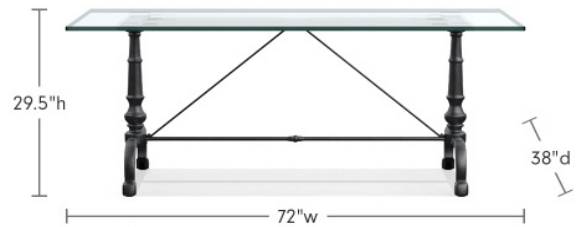

BAR BISTRO TABLE

- Top Material: Glass
- Width: 36"
- Depth: 36"
- Height: 40"
- Top: 0.75" Thick
- Clearance: 39.25"
- Leg Distance: Front 25" Side 25.5"
- Overhang: Ends 9" Sides 9"
- Weight Capacity: 280 lb
- Weight: 187 lb

WILLIAMS SONOMA HOME

LA COUPOLE COLLECTION

BAR BISTRO TABLE

- Top Material: Marble
- Width: 36"
- Depth: 36"
- Height: 40"
- Top: 0.75" Thick
- Clearance: 39.25"
- Leg Distance: Front 25" Side 25.5"
- Overhang: Ends 9" Sides 9"
- Weight Capacity: 300 lb
- Weight: 210 lb

CONSOLE TABLE

- Top Material: Glass
- Width: 54"
- Depth: 16"
- Height: 32.5"
- Clearance: 31.75"
- Weight Capacity: 300 lb
- Weight: 210 lb
- Leg Distance: Front 25" Side 25.5"

RECTANGULAR IRON BISTRO TABLE

- Top Material: Glass
- Width: 60"
- Depth: 30"
- Height: 29.5"
- Top: 60" x 30" x 0.75"
- Clearance: 28.5"
- Base: 44.5" x 29" x 28.5"
- Leg Distance: Front 39" Side 22.5"
- Overhang: Ends 5" Sides 7.75"
- Weight: 260 lb