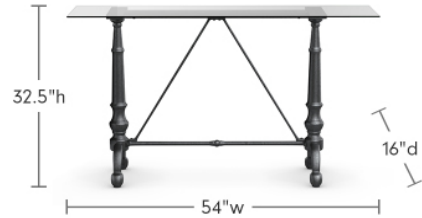

BAR BISTRO TABLE

- Top Material: Glass
- Width: 36"
- Depth: 36"
- Height: 40"
- Top: 0.75" Thick
- Clearance: 39.25"
- Leg Distance: Front 25" Side 25.5"
- Overhang: Ends 9" Sides 9"
- Weight Capacity: 280 lb
- Weight: 187 lb

WILLIAMS SONOMA HOME

LA COUPOLE COLLECTION

BAR BISTRO TABLE

- Top Material: Marble
- Width: 36"
- Depth: 36"
- Height: 40"
- Top: 0.75" Thick
- Clearance: 39.25"
- Leg Distance: Front 25" Side 25.5"
- Overhang: Ends 9" Sides 9"
- Weight Capacity: 300 lb
- Weight: 210 lb

CONSOLE TABLE

- Top Material: Glass
- Width: 54"
- Depth: 16"
- Height: 32.5"
- Clearance: 31.75"
- Weight Capacity: 300 lb
- Weight: 210 lb
- Leg Distance: Front 25" Side 25.5"

RECTANGULAR IRON BISTRO TABLE