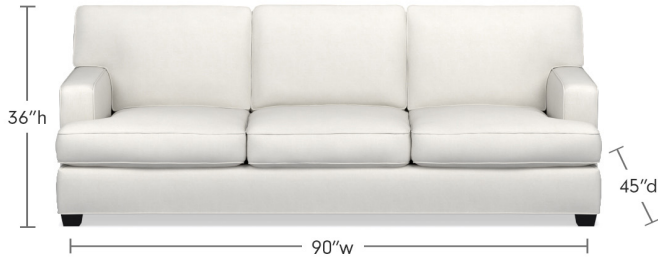

### SOFA

- Seat Width: 76"
- Seat Depth: 26"
- Seat Height: 16"
- Seat Back Height: 20"
- Diagonal Depth: 33"
- Arms: 24"h x 3"w
- Legs (Removable): 3"h
- Seat Cushion (3): 25" x 26" x 5" Thick
- Back Cushion (3): 30" x 17" x 4" Thick
- Back Rail Height: 31"
- Weight: 150 lbs

### ONE ARM SOFA

- Seat Width: 77"
- Seat Depth: 28"
- Seat Height: 16"
- Seat Back Height: 20"
- Diagonal Depth: 33"
- Arms: 25"h x 3"w
- Legs (Removable): 3"h
- Seat Cushion (3): 25" x 28" x 5" Thick
- Back Cushion (3): 25" x 17" x 4" Thick
- Back Rail Height: 31"
- Weight: 153 lbs

### ONE ARM LOVESEAT

- Seat Width: 52"
- Seat Depth: 28"
- Seat Height: 16"
- Seat Back Height: 20"
- Diagonal Depth: 33"
- Arms: 25"h x 3"w
- Legs (Removable): 3"h
- Seat Cushion (2): 17" x 28" x 5" Thick
- Back Cushion (2): 19" x 17" x 4" Thick
- Back Rail Height: 31"
- Weight: 120 lbs

### ARMCHAIR

- Seat Width: 24"
- Seat Depth: 26"
- Seat Height: 16"
- Seat Back Height: 20"
- Diagonal Depth: 33"
- Arms: 24"h x 3"w
- Legs (Removable): 3"h
- Seat Cushion (1): 24" x 26" x 5" Thick
- Back Cushion (1): 37" x 17" x 4" Thick
- Back Rail Height: 31"
- Weight: 75 lbs