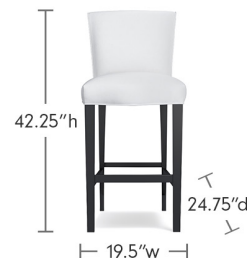

WILLIAMS SONOMA HOME

FITZGERALD COLLECTION

DINING ARM CHAIR

- Width: 25"
- Depth: 28"
- Height: 34"
- Seat Height: 20"
- Seat Depth: 20"
- Seat Back Height: 13"
- Seat Width: Front 25.5" Back 19.75"
- Arm Height: 24"
- Legs: 1" w x 14" h
- Leg Distance: Front 23" Side 26"
- Weight Capacity: 300 lb
- Weight: 32 lb

BENCH

- Width: 75"
- Depth: 26"
- Height: 35"
- Seat Height: 19"
- Seat Depth: 19"
- Seat Width: 75"
- Seat Back Height: 16"
- Legs: 2" w x 13" h
- Leg Distance: Front 71" Side 22"
- Weight Capacity: 500 lb
- Weight: 57 lb

DINING COUNTER STOOL

- Width: 20"
- Depth: 25"
- Height: 39"
- Seat Height: 26"
- Seat Depth: 19"
- Seat Width: 18"
- Seat Back Height: 13"
- Legs: 1" w x 21" h
- Leg Distance: Front 18" Side 23"
- Weight Capacity: 250 lb
- Weight: 21 lb

DINING BAR STOOL

- Width: 19.5"
- Depth: 24.75"
- Height: 42.25"
- Seat Height: 30"
- Seat Depth: 17.75"
- Seat Width: 19.5"
- Seat Back Height: 12.75"
- Legs: 1" w x 24.25" h
- Leg Distance: Front 17.5" Side 24.25"
- Weight Capacity: 330 lb
- Weight: 23 lb. 14 oz.