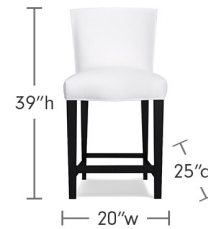

WILLIAMS SONOMA HOME

FITZGERALD COLLECTION

DINING ARM CHAIR

- Width: 25"
- Depth: 28"
- Height: 34"
- Seat Height: 20"
- Seat Depth: 20"
- Seat Back Height: 13"
- Seat Width: Front 25.5" Back 19.75"
- Arm Height: 24"
- Legs: 1" w x 14" h
- Leg Distance: Front 23" Side 26"
- Weight Capacity: 300 lb
- Weight: 32 lb

DINING SIDE CHAIR

- Width: 20"
- Depth: 25"
- Height: 39"
- Seat Height: 20"
- Seat Depth: 20"
- Seat Back Height: 16"
- Seat Width: Front 21" Back 18"
- Legs: 1" w x 14" h
- Leg Distance: Front 18" Back 23"
- Weight Capacity: 250 lb
- Weight: 20 lb

BENCH

- Width: 75"
- Depth: 26"
- Height: 35"
- Seat Height: 19"
- Seat Depth: 19"
- Seat Width: 75"
- Seat Back Height: 16"
- Legs: 2" w x 13" h
- Leg Distance: Front 71" Side 22"
- Weight Capacity: 500 lb
- Weight: 57 lb

DINING BAR STOOL

- Width: 19.5"
- Depth: 24.75"
- Height: 42.25"
- Seat Height: 30"
- Seat Depth: 17.75"
- Seat Width: 19.5"
- Seat Back Height: 12.75"
- Legs: 1" w x 24.25" h
- Leg Distance: Front 17.5" Side 24.25"
- Weight Capacity: 330 lb
- Weight: 23 lb. 14 oz.