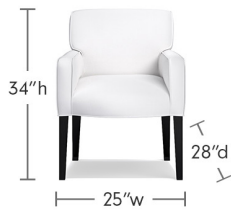

WILLIAMS SONOMA HOME

FITZGERALD COLLECTION

DINING ARM CHAIR

- Width: 25"
- Depth: 28"
- Height: 34"
- Seat Height: 20"
- Seat Depth: 20"
- Seat Back Height: 13"
- Seat Width: Front 25.5" Back 19.75"
- Arm Height: 24"
- Legs: 1" w x 14" h
- Leg Distance: Front 23" Side 26"
- Weight Capacity: 300 lb
- Weight: 32 lb

BENCH

- Width: 75"
- Depth: 26"
- Height: 35"
- Seat Height: 19"
- Seat Depth: 19"
- Seat Width: 75"
- Seat Back Height: 16"
- Legs: 2" w x 13" h
- Leg Distance: Front 71" Side 22"
- Weight Capacity: 500 lb
- Weight: 57 lb

COUNTER BENCH

- Width: 45"
- Depth: 21"
- Height: 39"
- Seat Height: 23"
- Seat Depth: 18.5"
- Seat Width: 45"
- Seat Back Height: 16"
- Legs: 2" w x 18" h
- Leg Distance: Front 41" Side 17"
- Weight Capacity: 500 lb
- Weight: 35 lb

DINING BAR STOOL

- Width: 19.5"
- Depth: 24.75"
- Height: 42.25"
- Seat Height: 30"
- Seat Depth: 17.75"
- Seat Width: 19.5"
- Seat Back Height: 12.75"
- Legs: 1" w x 24.25" h
- Leg Distance: Front 17.5" Side 24.25"
- Weight Capacity: 330 lb
- Weight: 23 lb. 14 oz.