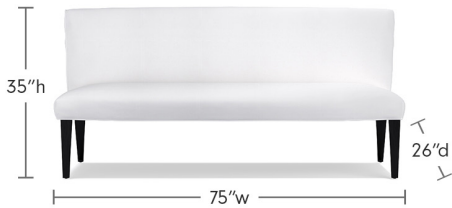

WILLIAMS SONOMA HOME

FITZGERALD COLLECTION

DINING ARM CHAIR

- Width: 25"
- Depth: 28"
- Height: 34"
- Seat Height: 20"
- Seat Depth: 20"
- Seat Back Height: 13"
- Seat Width: Front 25.5" Back 19.75"
- Arm Height: 24"
- Legs: 1" w x 14" h
- Leg Distance: Front 23" Side 26"
- Weight Capacity: 300 lb
- Weight: 32 lb

DINING SIDE CHAIR

- Width: 20"
- Depth: 25"
- Height: 39"
- Seat Height: 20"
- Seat Depth: 20"
- Seat Back Height: 16"
- Seat Width: Front 21" Back 18"
- Legs: 1" w x 14" h
- Leg Distance: Front 18" Back 23"
- Weight Capacity: 250 lb
- Weight: 20 lb

BENCH

- Width: 75"
- Depth: 26"
- Height: 35"
- Seat Height: 19"
- Seat Depth: 19"
- Seat Width: 75"
- Seat Back Height: 16"
- Legs: 2" w x 13" h
- Leg Distance: Front 71" Side 22"
- Weight Capacity: 500 lb
- Weight: 57 lb

DINING BAR STOOL

- Width: 19.5"
- Depth: 24.75"
- Height: 42.25"
- Seat Height: 30"
- Seat Depth: 17.75"
- Seat Width: 19.5"
- Seat Back Height: 12.75"
- Legs: 1" w x 24.25" h
- Leg Distance: Front 17.5" Side 24.25"
- Weight Capacity: 330 lb
- Weight: 23 lb. 14 oz.