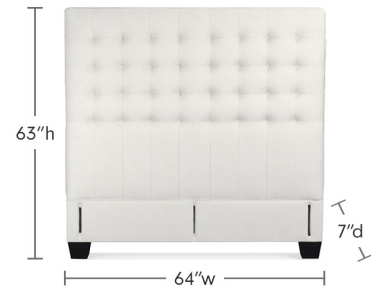

TALL HEADBOARD, QUEEN

- Width: 64"
- Depth: 7"
- Height: 63"