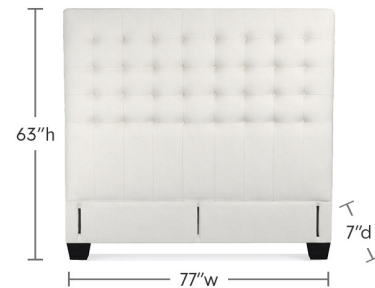

TALL HEADBOARD, CALIFORNIA KING

- Width: 77"
- Depth: 7"
- Height: 63"