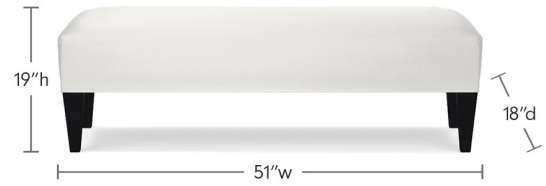

BENCH OTTOMAN

- Width: 51"
- Depth: 18"
- Height: 19"
- Legs: 9"