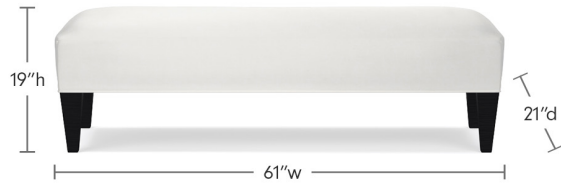

WILLIAMS SONOMA HOME

FAIRFAX COLLECTION

LARGE BENCH OTTOMAN

- Width: 61"
- Depth: 21"
- Height: 19"
- Legs: 9"