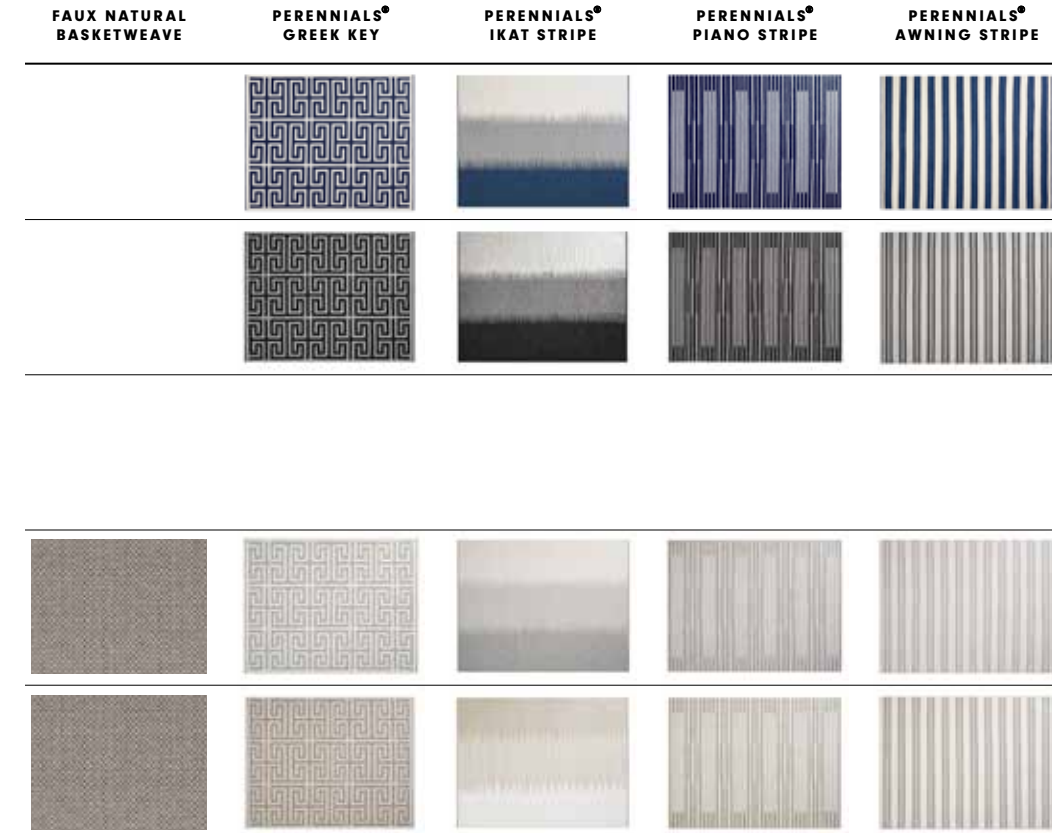

OUTDOOR RUG OFFERINGS

RUGS FOR ALL SEASONS

Enhance both indoor and outdoor living spaces with our handcrafted rugs. Designed to withstand weather and wear,

these versatile rugs are as durable as they are beautiful—and available only at Williams Sonoma Home. They resist stains,

moisture and fading, so they're perfect for a patio, porch, deck or high-traffic indoor areas. Each rug begins

with yarn-dyed fibers, crafted into a sturdy, all-weather material that recreates the look of the best natural fabrics.

MORE ONLINE

Visit wshome.com to see our full assortment of rugs.