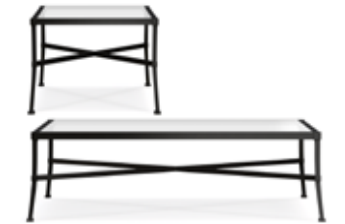

TABLES

The coffee table features tapered lines and an X stretcher crafted from weather-ready cast aluminum, plus a clear, tempered glass top with ample space for food and drink.

Side: 25.5"L x 25.5"W x 18"H

Coffee: 53.75"L x 31.25"W x 16"H

Ottoman: 28.5" sq. x 12.5"H

Available in: Aluminum